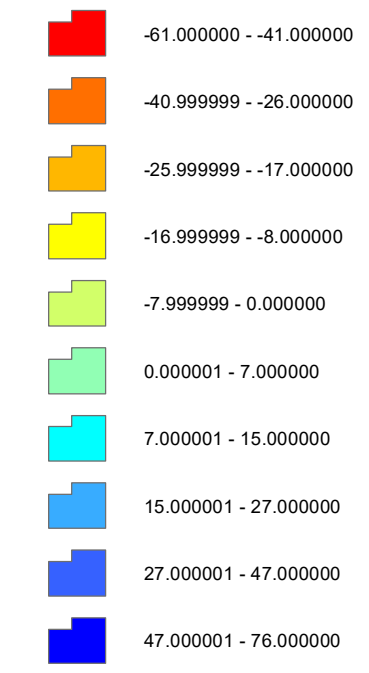

Johnson County, Kansas

Legend

Percent Change in Population, 2010-2019

JOHNSON COUNTY
KANSAS
AIMS GIS & Mapping